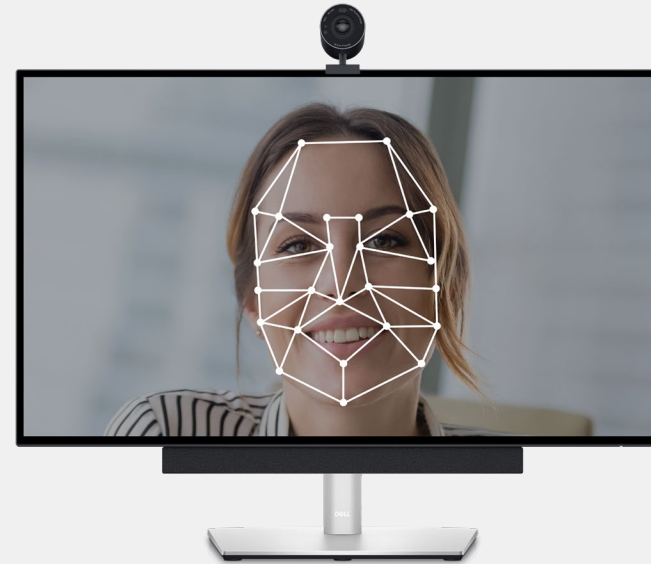

Dell Display and Peripheral Manager¹ for Webcams

Get the Most from Your Webcam

Personalize your webcam settings and activate intelligent features to optimize performance. With Dell Display and Peripheral Manager, you can easily enable and customize features and settings based on your preferences, ensuring your webcam delivers the best results for every use case.

Simplify Peripheral Management

Save time and boost IT efficiency with the Dell Device Management Console to manage your Dell peripheral fleet at scale, from a single cloud-based console. Discover expanded Command Line Interface features from Dell Display and Peripheral Manager.

[Learn More about Dell Display and Peripheral Manager](#)

*Product features may vary by model; please refer to Dell.com for more details. All software user interface images shown here are for illustrative purposes only and may vary from actual.

1. Dell Display & Peripheral Manager is compatible with Win OS (10, 11, 11 on ARM) and Mac OS (12, 13, 14 and 15) only.

Get to work, fast

Presence Sensing technology automatically lock/unlock your device when you walk away or return, and uses Windows Hello to log you in.