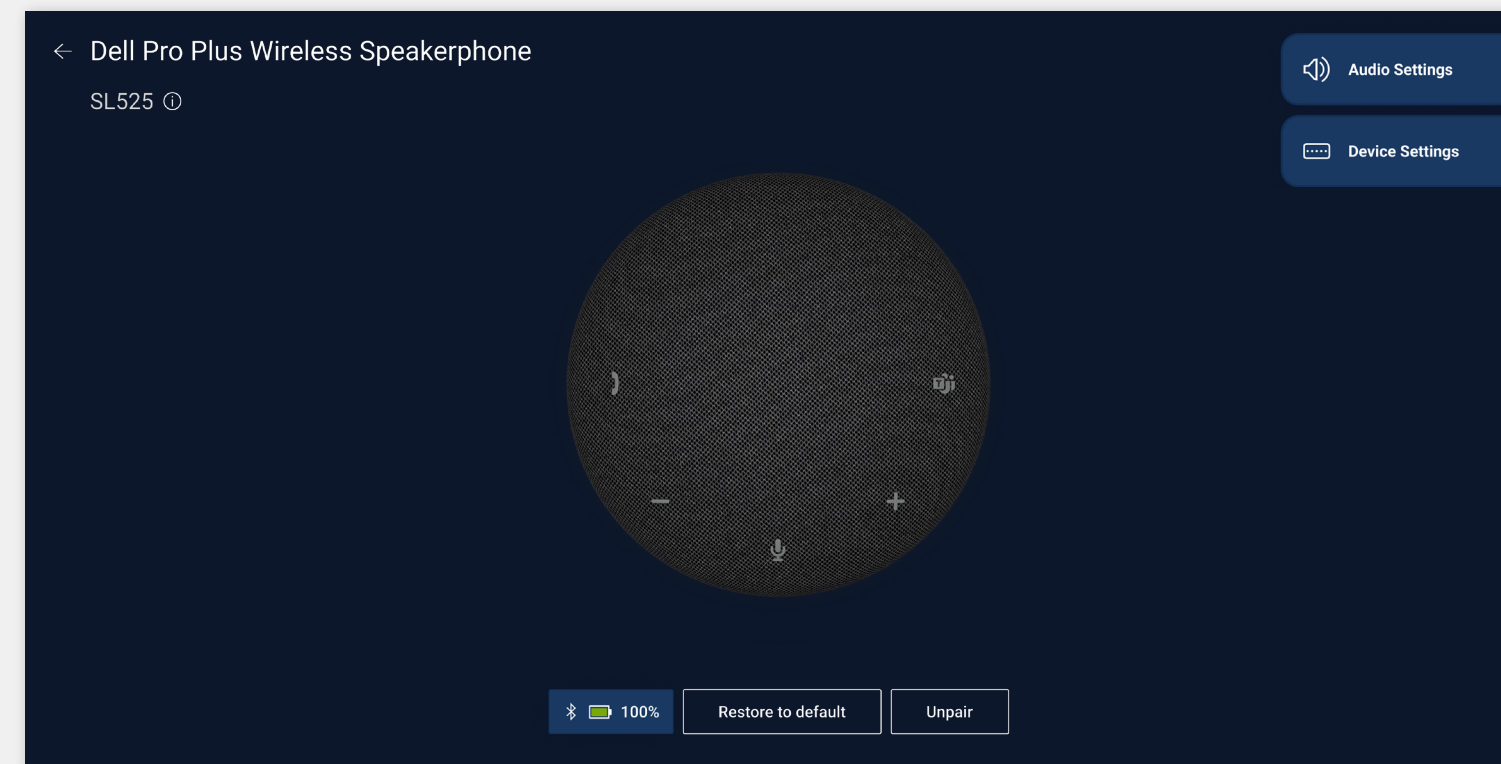

Dell Display and Peripheral Manager¹ and Dell Audio App² for Speakerphones and Soundbars

Take your listening experience and privacy control to the next level by customizing your speakerphone's and soundbar's features with Dell Display & Peripheral Manager¹ or Dell Audio app², conveniently accessed from your smartphone.

Customize how you listen

Configure your audio using simple-to-use equalizer settings and manage background noise with intelligent noise cancellation. Advanced customization includes default audio presets, making it easy to quickly tune the equalization. Use sound & notification controls to adjust notifications for your microphone and mute on/off.

Reduce background noise and preserve clarity of human voices with toggle on-off AI mic noise cancellation.

Simplify Peripheral Management

Save time and boost IT efficiency with the Dell Device Management Console to manage your Dell peripheral fleet at scale, from a single cloud-based console. Discover expanded Command Line Interface features from Dell Display and Peripheral Manager.

Dell Display and Peripheral Manager¹

[Learn More about Dell Display and Peripheral Manager¹](#)