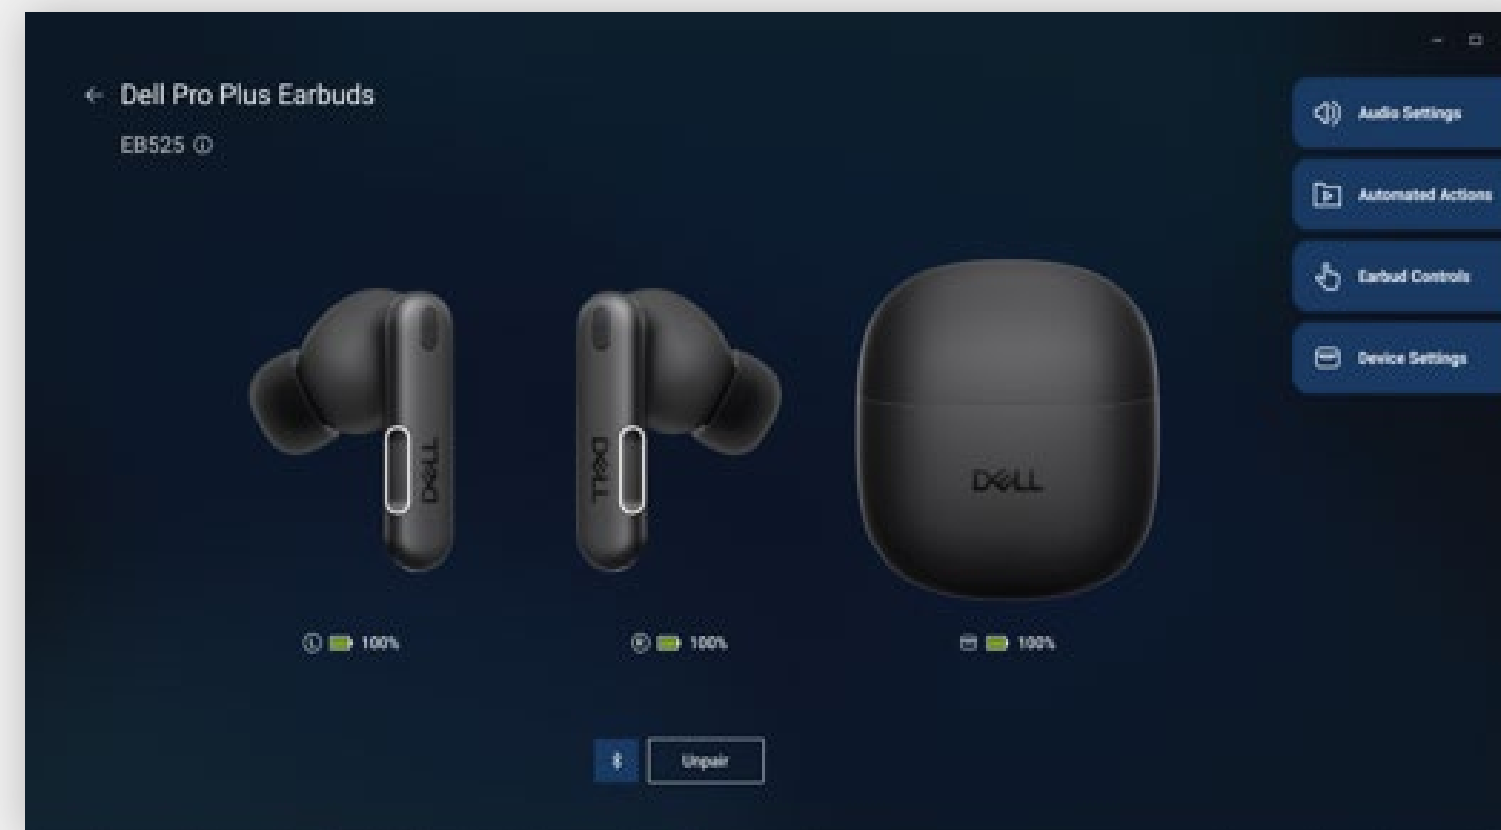

Dell Display and Peripheral Manager¹ and Dell Audio app² for Earbuds

Customize your earbud's features with Dell Display & Peripheral Manager¹ or Dell Audio app², conveniently accessed from your smartphone.

Personalize Your Audio Experience

Take control of your sound with customizable audio settings. Adjust device preferences, assign preset modes like Speech, Bass Boost, and Treble Boost, or create your own audio presets using the Audio Equalizer. Tailor earbud controls for calls and multimedia, stay up to date with the latest firmware, and never lose track of your earbuds with the convenient 'Find My Earbuds' feature³.

Simplify Peripheral Management

Save time and boost IT efficiency with the Dell Device Management Console to manage your Dell peripheral fleet at scale, from a single cloud-based console. Discover expanded Command Line Interface features from Dell Display and Peripheral Manager.

Dell Display and Peripheral Manager¹

[Learn More about Dell Display and Peripheral Manager¹](#)