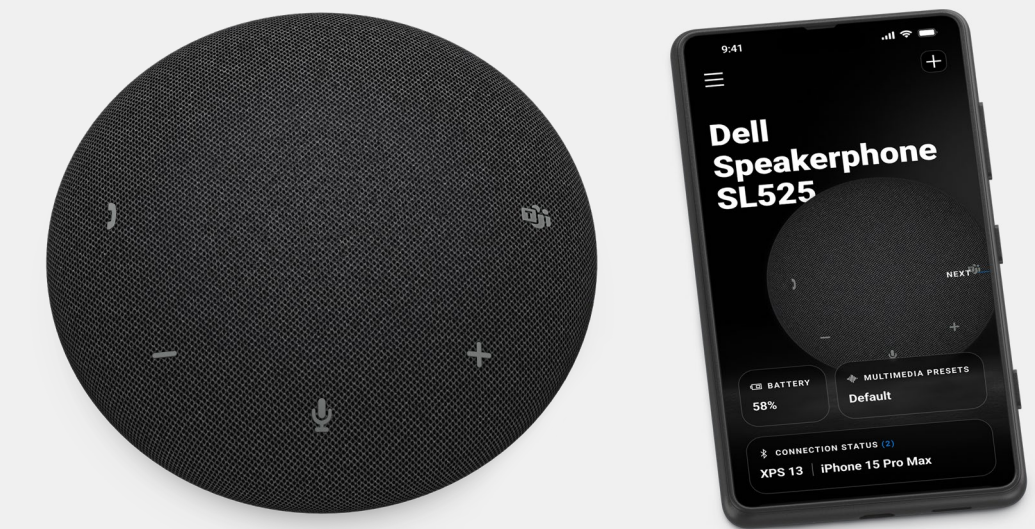

Dell Audio App²

[Learn More about Dell Audio App²](#)

All software user interface images shown here are for illustrative purposes only and may vary from actual.
1. Dell Display & Peripheral Manager is compatible with Microsoft Windows 10 build 17763 and above (x64-based), Windows 11 (x64-based), Windows 11 on ARM (arm64-based), Windows 11 for Education and Mac OS operating systems.
2. The Dell Audio app is compatible with Android 11 or later, iOS 14 or later, and supports only wireless devices. This app may not be available in your location. Please check the app store for availability