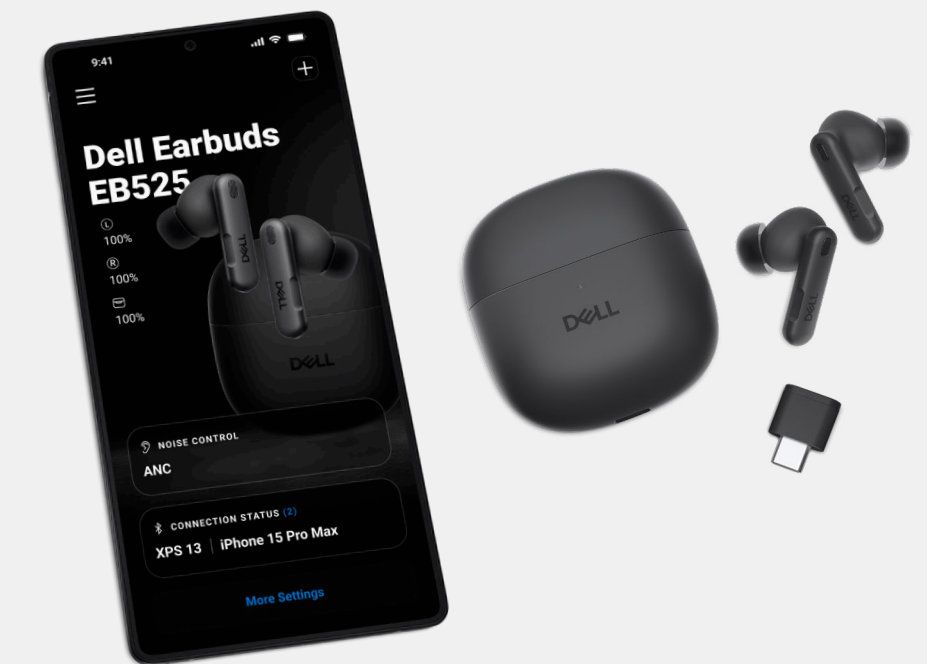

Dell Audio App²

[Learn More about Dell Audio App²](#)

All software user interface images shown here are for illustrative purposes only and may vary from actual.
1. Dell Display & Peripheral Manager is compatible with Microsoft Windows 10 build 17763 and above (x64-based); Windows 11 (x64-based), Windows 11 on ARM (arm64-based), Windows 11 for Education and Mac OS operating systems.
2. The Dell Audio app is compatible with Android 11 or later, iOS 14 or later, and supports only wireless devices. This app may not be available in your location. Please check the app store for availability.
3. This feature is currently not supported on Mobile Devices that have Dell Audio App downloaded from China's app stores like Tencent Store.