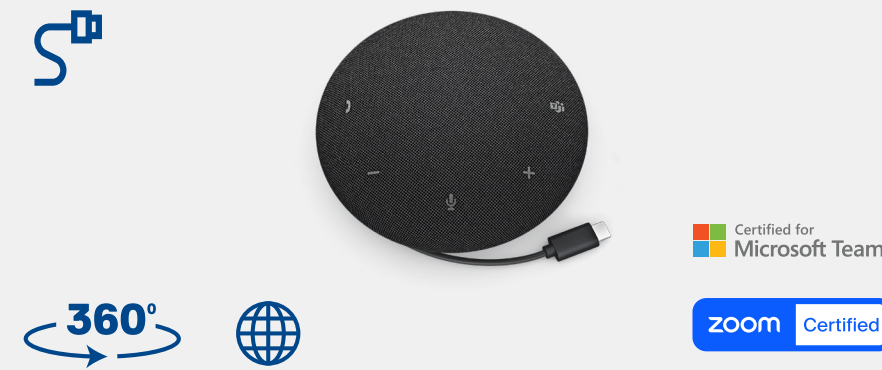

Dell Pro Wired Speakerphone – SP325