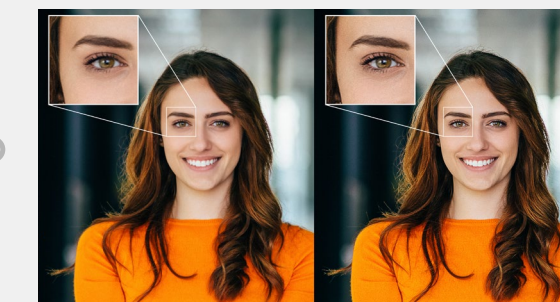

Features at a glance*

Adjustable Field of View (FOV)

Position the tilt adjustable camera (0-20°) to the angle you want and customize how much you want to show of your surroundings by adjusting your field of view to 65°, 78°, 90°. Get closer to your audience than ever before with up to 5X digital zoom.

Automatically eliminates grainy images

Temporal Noise Reduction (3DNR) and Spatial Noise Reduction (2DNR) eliminates motion blur and grainy images, ensuring crisp and clear picture quality even in low light.

Protect your webcam lens, and your privacy

A magnetic shutter cap allows you to effortlessly cover the webcam's lens for privacy and protecting it when not in use. When it's time for a call, the cap can be conveniently stowed behind the webcam.

Intelligent framing to keep you centered

Advanced AI auto-framing tracks your movement, keeping you at the center of the frame, however you move.

Stunning clarity

Choose between a 4K UHD or a 2K QHD webcam with a large Sony STARVIS™ sensor, that takes in substantial light, delivering vibrant images.