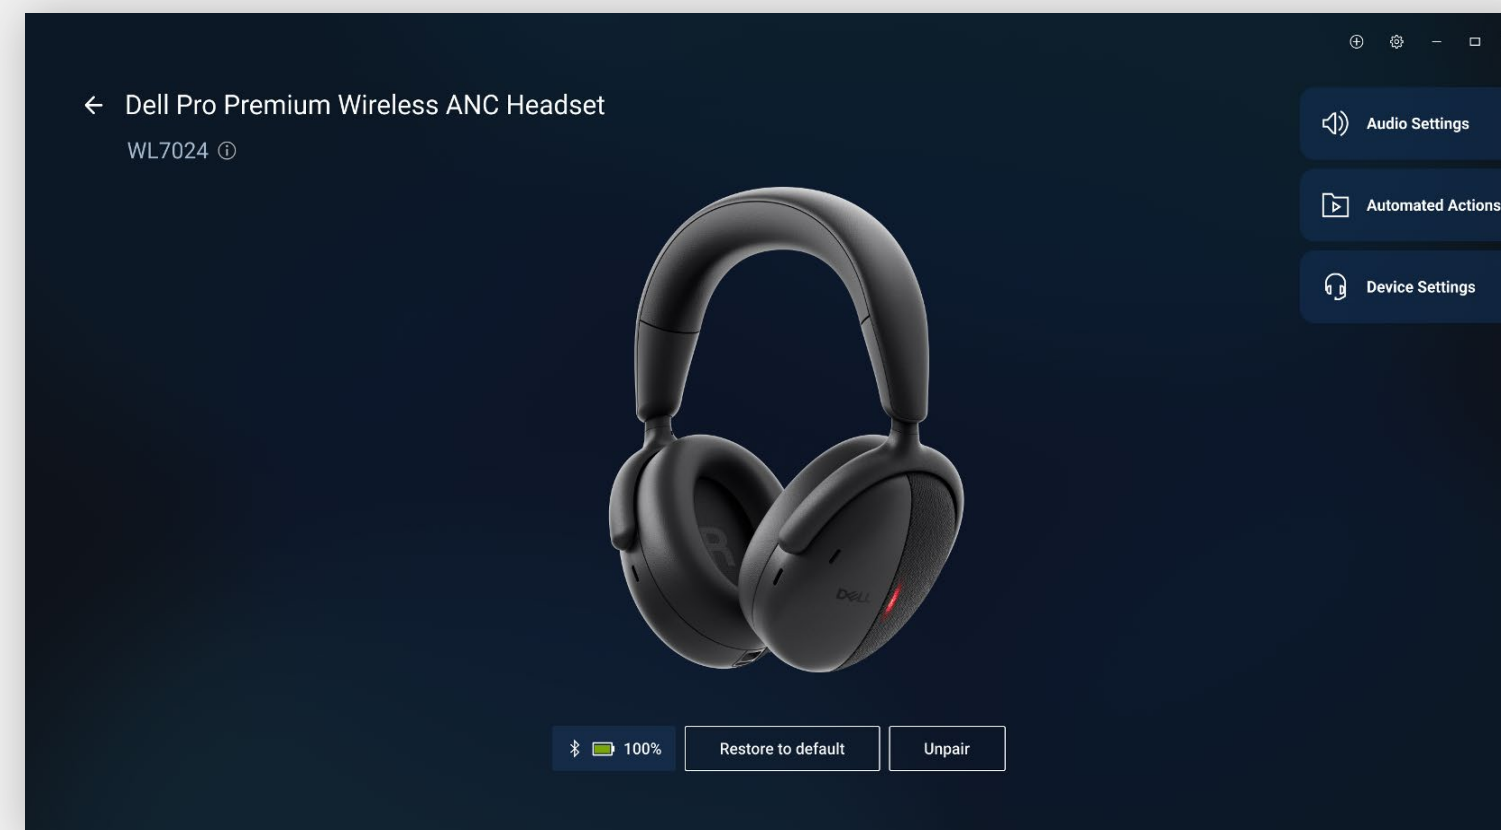

Dell Display and Peripheral Manager¹ and Dell Audio app² for Headsets

Customize your headset's features with Dell Display & Peripheral Manager¹ or Dell Audio app², conveniently accessed from your smartphone.

Noise cancellation

Turn on the intelligent microphone noise cancellation feature to remove background noise, allowing your voice to be heard clearly.

Customized audio experience

Activate Presets (Default, Speech, Bass, Treble) and Equalizer settings and adjust ambient sound levels, or the level of your own voice, while on a call.

Adjustable device settings

Toggle the on/off "busy" light feature to enable an indicator light that alerts others you are on a call. Hear audio prompts and announcements for your device features by toggling "voice guidance" on/off.

Simplify Peripheral Management

Save time and boost IT efficiency with the Dell Device Management Console to manage your Dell peripheral fleet at scale, from a single cloud-based console. Discover expanded Command Line Interface features from Dell Display and Peripheral Manager.

Dell Display and Peripheral Manager¹

[Learn More about Dell Display and Peripheral Manager¹](#)